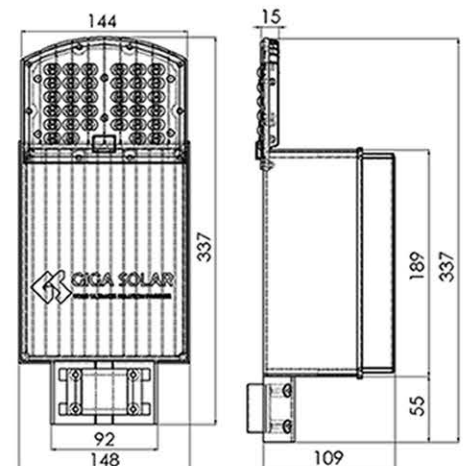

EASY TO INSTALL

GS-SSL-P

As per MNRE Specifications

WATTAGE	12 W
LED MAKE	OSRAM / PHILIPS / NICHIA (IESNA LM-80)
LUMEN OUTPUT	135 L / W
LUMINAIRE CASING	ALUMINIUM
BATTERY	LITHIUM FERRO PHOSPHATE, 30 AH, 12.8 V
SOLAR PANEL	75 W
INGRESS PROTECTION	IP 65
OPERATION	AUTOMATICALLY SWITCHES ON AT DUSK AND SWITCHES OFF AT DAWN